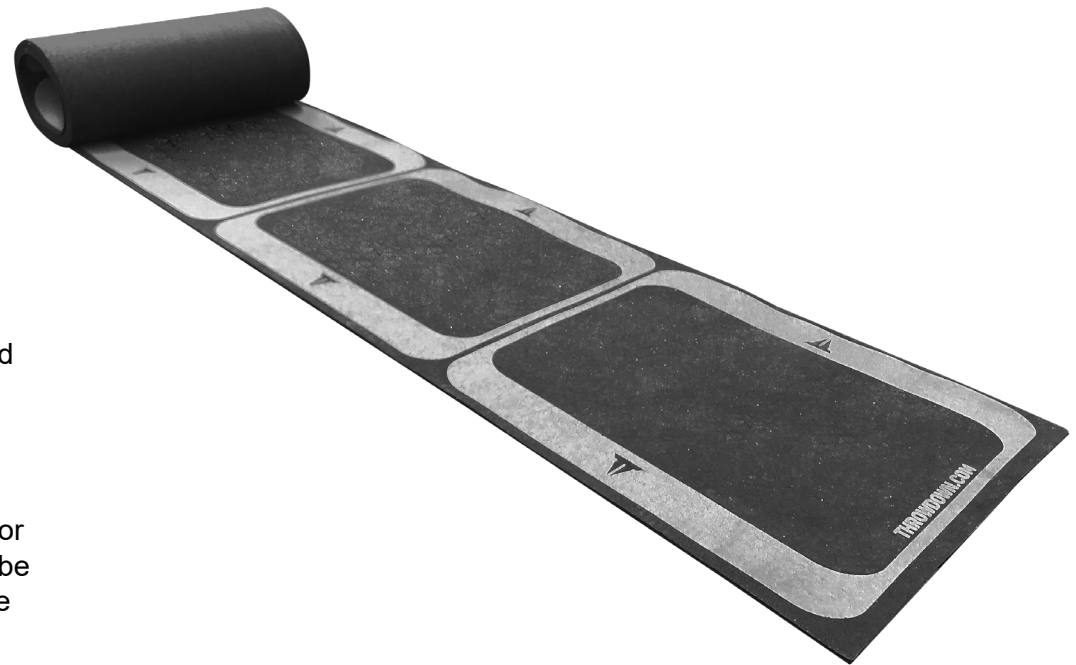

AGILITY LADDER

TD-AGL

Agility Ladder mat constructed of premium black recycled rubber with boxes printed every 18 inches. The mat size is 15 ft long X 16 in wide. The printed mat design minimizes tripping risk associated with cloth rung ladders.

PRODUCT SPECIFICATIONS

Dimensions: 180.00 in X 16.00 (457.2 cm X 40.6 cm)

Weight: 15.4 lbs (7 kg)

Weight Capacity: N/A

Color: Black rubber with grey printing

USE

The Agility Ladder is used to improve foot speed, coordination, and overall agility. Variations and modifications to the exercises allow the Agility Ladder to be used by beginner to advanced users.

CARE

Clean surfaces with a neutral pH cleaner. Avoid contact with rigid or sharp edges. To store roll the agility ladder around the supplied tube or other tube with a diameter larger than 3 inches. Do not fold. Store in a dry environment. Inspect before use to ensure there is no damage.

COREHEALTHANDFITNESS.COM

Core Health & Fitness is more than gym equipment, we offer innovative solutions for all your facility needs. This is why we've brought together five of the most recognizable fitness brands to ensure our customers can offer their members authentic fitness experiences. Whether working with us directly or through our partners and distributors worldwide, we provide the highest quality equipment backed by a service and support team that will always go the extra mile to get you what you need, when you need it. Partner with us and see how our Core Values motivate our every decision.

©2020 Core Health & Fitness LLC. All rights reserved. Star Trac, the Star Trac logo and StairMaster are registered trademarks of Core Health & Fitness, LLC. Schwinn and Nautilus are registered trademarks of Nautilus Inc. used under license to Core Health & Fitness LLC. Throwdown is a registered trademark of Throwdown Industries, LLC.